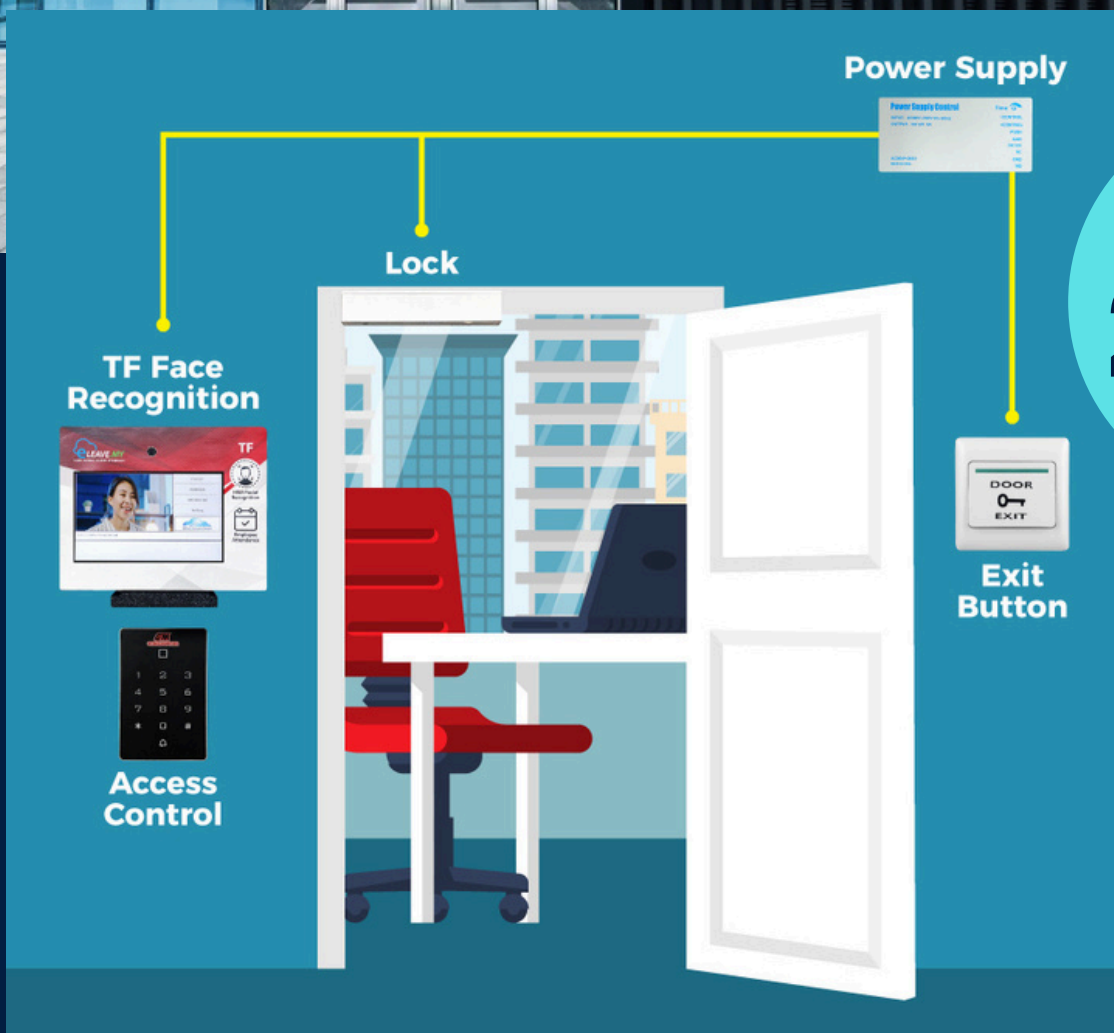

DOOR ACCESS CONTROL

TF FACE RECOGNITION + DOOR ACCESS

With Installation

RM 2699

What's in the package:

- 1 unit x RFID keypad
- 1 unit x Magnet Lock Bar
- 1 unit x Power Adaptor
- 10 unit x Proximity Card
- 1 unit x Push Button
- TF Face Recognition Attendance System

DOOR ACCESS CONTROL STANDALONE

With Installation

RM 699

What's in the package:

- 1 unit x RFID Keypad
- 1 unit x Magnet Lock Bar
- 1 unit x Power Adaptor
- 10 unit x Proximity Card
- 1 unit x Push Button
- Price for single door (add on RM150 for 2 doors)
- Glass or other material door will be checked and quoted accordingly