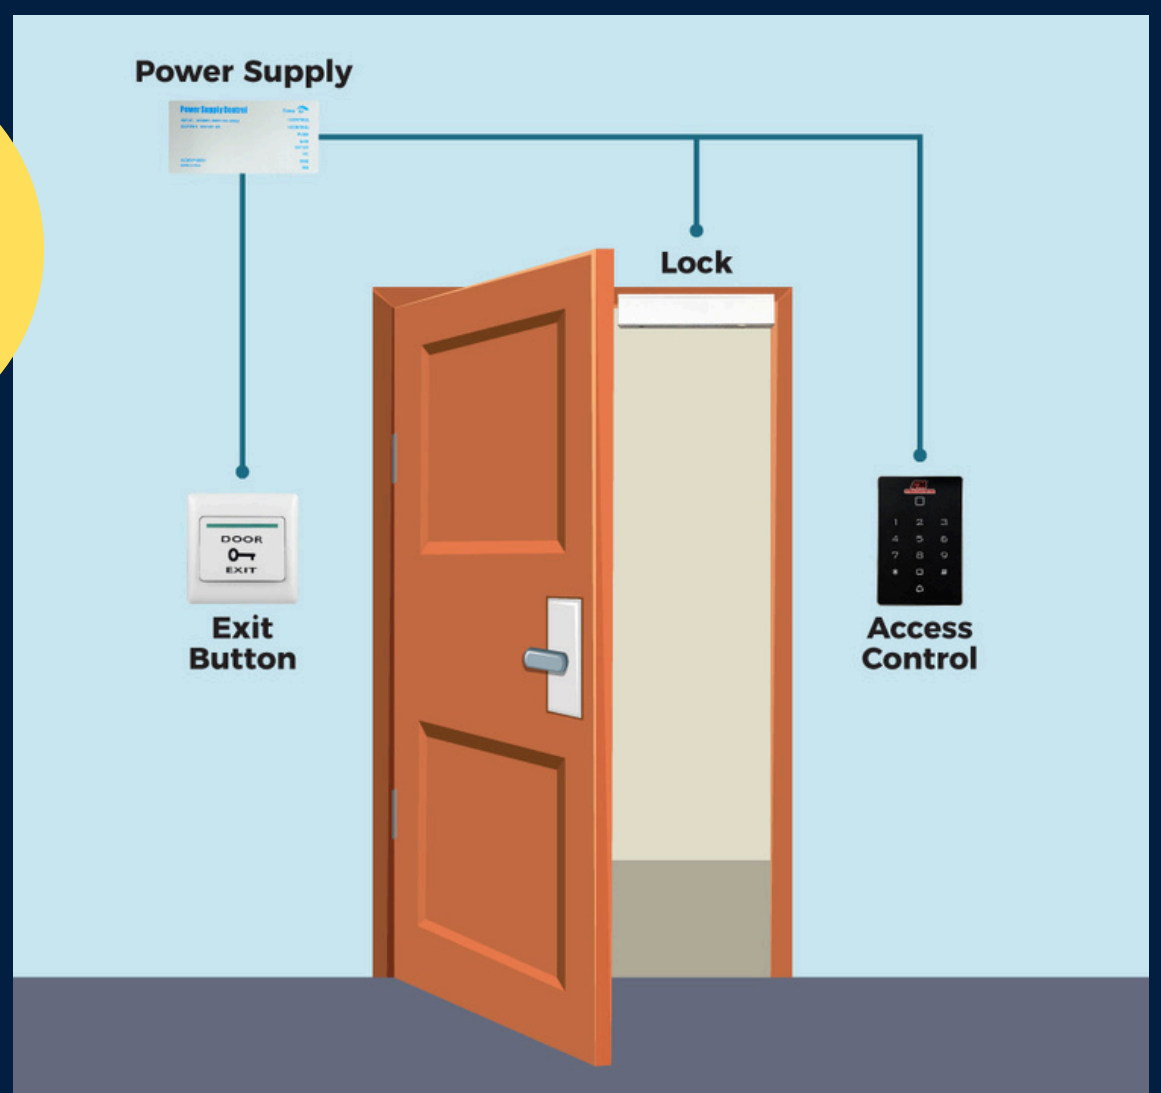

DOOR ACCESS CONTROL

TF FACE RECOGNITION + DOOR ACCESS

With Installation

RM 2699

What's in the package:

- 1 unit x RFID keypad
- 1 unit x Magnet Lock Bar
- 1 unit x Power Adaptor
- 10 unit x Proximity Card
- 1 unit x Push Button
- TF Face Recognition Attendance System

DOOR ACCESS CONTROL STANDALONE

With Installation

RM 699

What's in the package:

- 1 unit x RFID Keypad
- 1 unit x Magnet Lock Bar
- 1 unit x Power Adaptor
- 10 unit x Proximity Card
- 1 unit x Push Button
- Price for single door (add on RM150 for 2 doors)
- Glass or other material door will be checked and quoted accordingly