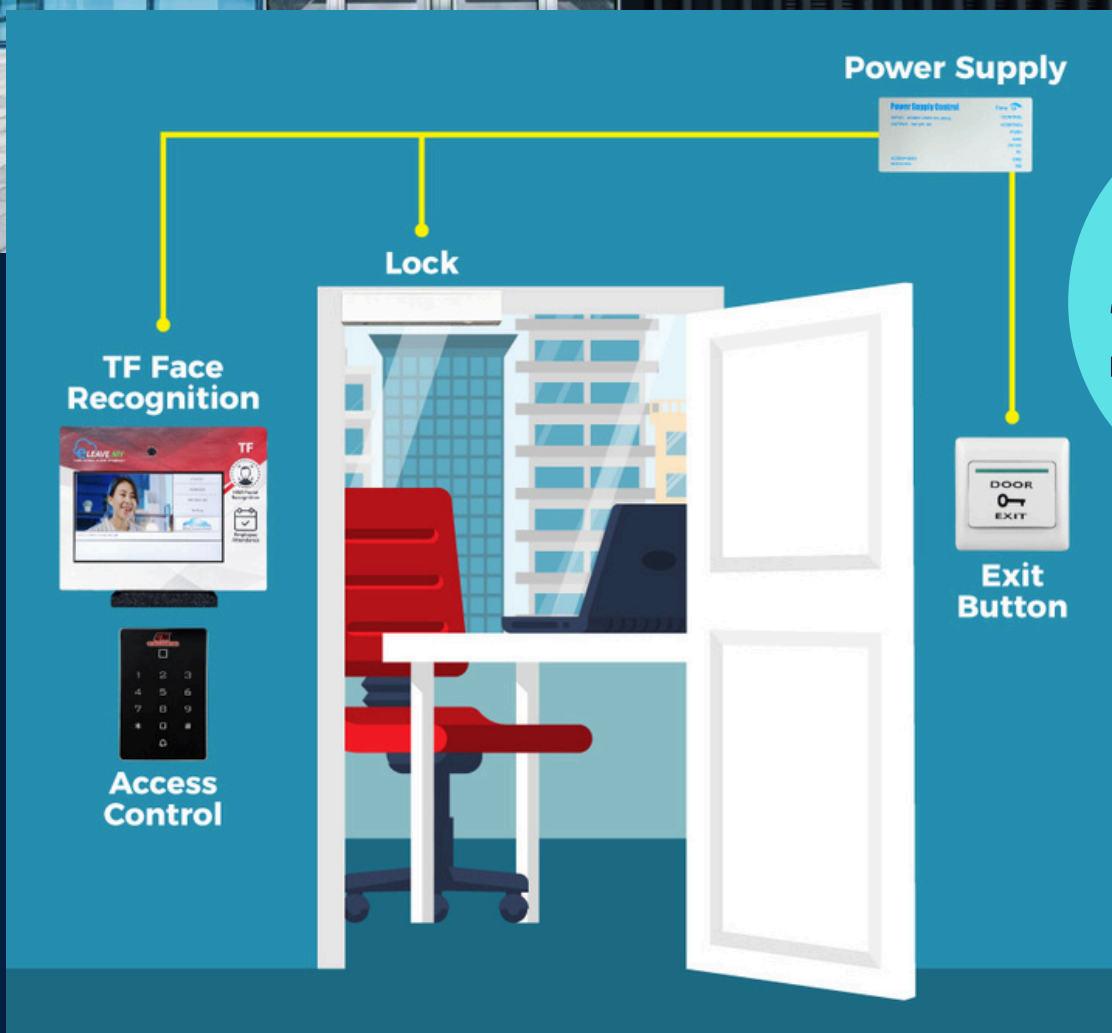

DOOR ACCESS CONTROL

TF FACE RECOGNITION + DOOR ACCESS

With Installation

RM 2699

What's in the package:

- 1 unit x RFID keypad
- 1 unit x Magnet Lock Bar
- 1 unit x Power Adaptor
- 10 unit x Proximity Card
- 1 unit x Push Button
- TF Face Recognition Attendance System

DOOR ACCESS CONTROL STANDALONE

With Installation

RM 699

What's in the package:

- 1 unit x RFID Keypad
- 1 unit x Magnet Lock Bar
- 1 unit x Power Adaptor
- 10 unit x Proximity Card
- 1 unit x Push Button
- Price for single door (add on RM150 for 2 doors)
- Glass or other material door will be checked and quoted accordingly